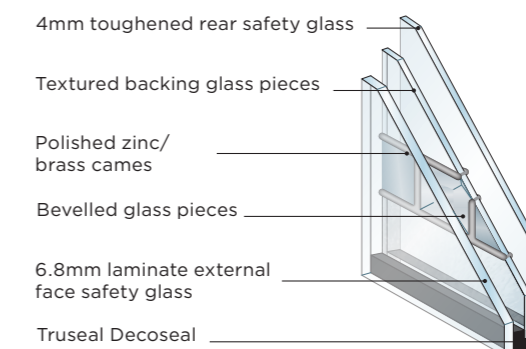

It is important that you DO NOT use any of the following on your door:

- Abrasive cleaners or scouring pads
- Any type of bleach or solvent (e.g. white spirit, methylated spirit, cellulose thinners, acetone or nail varnish remover)
- Any type of adhesives or tack for providing temporary protection or fixing of seasonal or other decorations etc.
- High pressure or steam cleaners.

Technical Figures

A Distinction GRP composite door has a wealth of facts and figures that prove its quality. The door:

- Reduces outdoor noise by an average of 31dB
- Achieves Global Warming Potential (GWP) score of less than 5
- Achieves Ozone Depletion Potential (ODP) score of zero.

Decorative Glass

Features and benefits:

- Decorative triple glazing
- Obscure double glazing
- The decorative centre pane of the triple glazed unit is sealed within the unit therefore, it is protected from dust and weathering and easy to clean
- 6.8mm glass laminated as standard
- 50mm units available for 70mm doors
- Glass patterns may vary
- Slight bubbles, lines and surface imperfections are all characteristics of glass. They are not to be considered as defects as they add character to decorative glass.

Triple glazed decorative glass diagram

Diagram represents a typical make up of our triple glazed glass. Please contact us for further info

Simply wipe your composite door with warm soapy water.