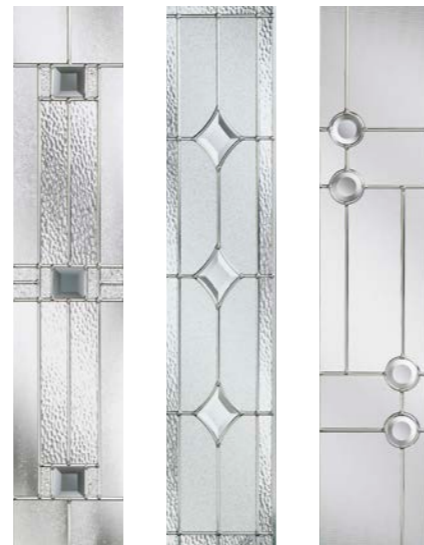

GD03 Distinction Anthracite

Emma
Design Expert

Striking designs - featuring distinctive groove detailing and a variety of glazing apertures that ooze contemporary style and class.

Canvas Radiant Chatsworth