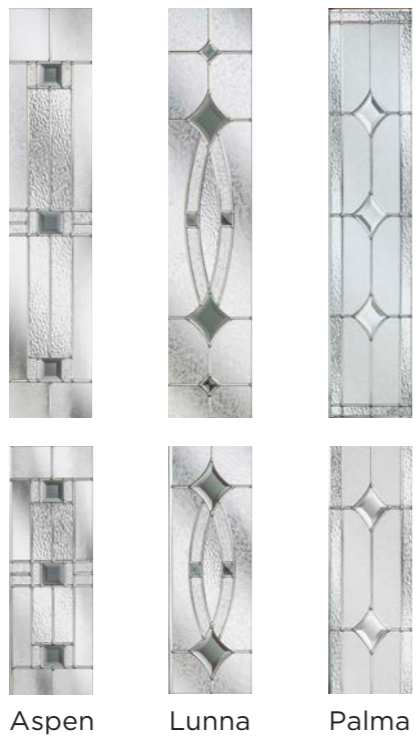

This range takes how you think a front door should look and flips it, offering grooves, wood-grain effect and playful glass configurations to create statement door styles.

Then, dial up or down with one of our bespoke colours.

C06 with Monza glass
Left, centre and right available

GD10 with Andorra glass
Left, centre and right available

GD09 with Canvas glass
Left, centre and right available

GD10 Venture Ruby Red with Trieste glass
Left and right also available