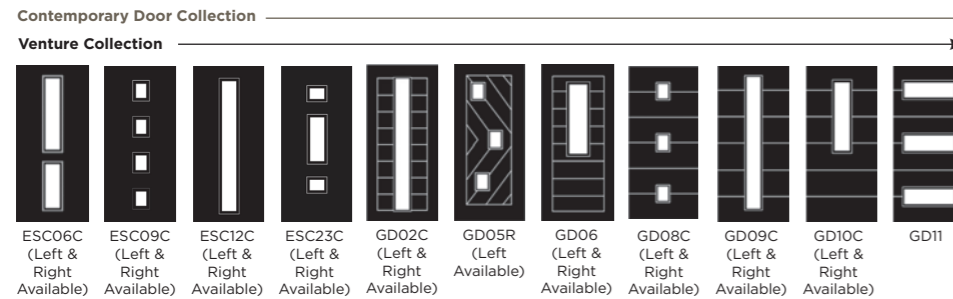

Palma

Matrix

Nevis

Full Door Range

a door for every home

Distinction Doors reserve the right to alter and remove door styles and specifications without prior notice.

Colour Guide

	Signature	nxt-gen*	Cottage	Rustic Renewn	3 Quarter Lite	Stable	Esprit	Esprit Renewn	Venture Collection**	Infinity	Side Panel	Double Rebate
Black	•	•	•	•		•	•	•	•			•
White	•	•*	•	•	•	•	•	•	•	•	•	•
Red	•	•		•		•	•		•			•
Blue	•	•		•		•	•		•			•
Green	•	•				•	•		•			•
Stains (Gold Oak & Rosewood)	•			•		•	•		•			•
Distinction Anthracite Grey	•	•*		•			•		•			
Distinction Chartwell	•	•		•			•		•			
Bespoke	•	•	•	•	•	•	•	•	•	•	•	•

*nxt-gen Craftsman available in White, Distinction Anthracite Grey and Bespoke only

**Cassette available in one steel effect colour offering on the internal and external face. The cassette is not available in any other colours
Subject to availability.