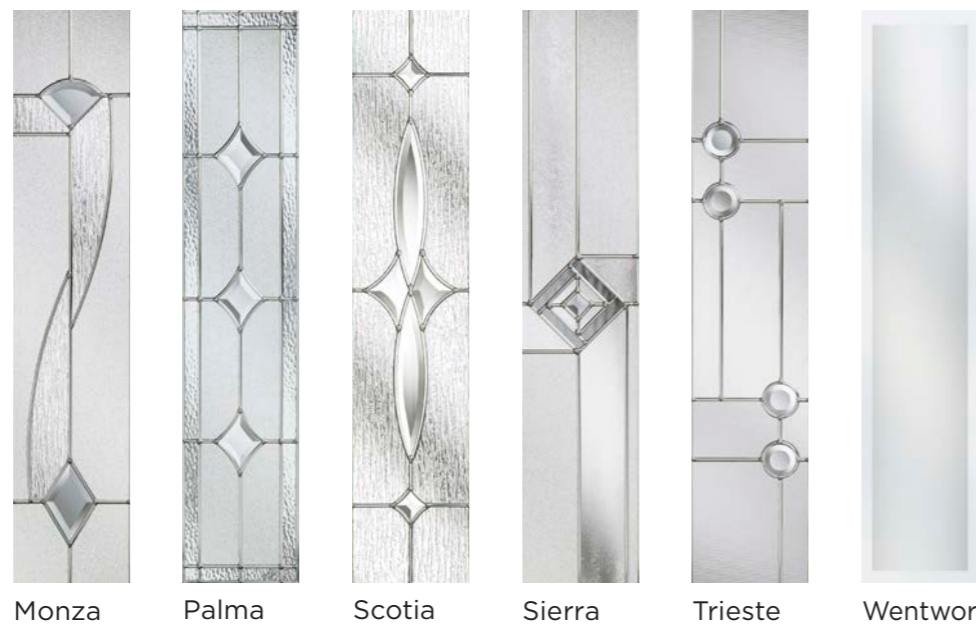

Enhance your entrance...

Personalise the front of your home with a doormat. Welcome your guests and keep your floors clean!

nxt-gen Esteem

Main image: Distinction
Pebble Grey with
Chatsworth glass.

Kara
Zinc or
Brass
Caming*

Alternative designs
from the Signature
Collection:

Esteem Arch Esteem Brow

nxt-gen Eclat

Main image: Porcelain Blue with Palma glass.

Colour trend

nxt-gen Eclat Arch

Main image: Honey Beige with Andorra glass.