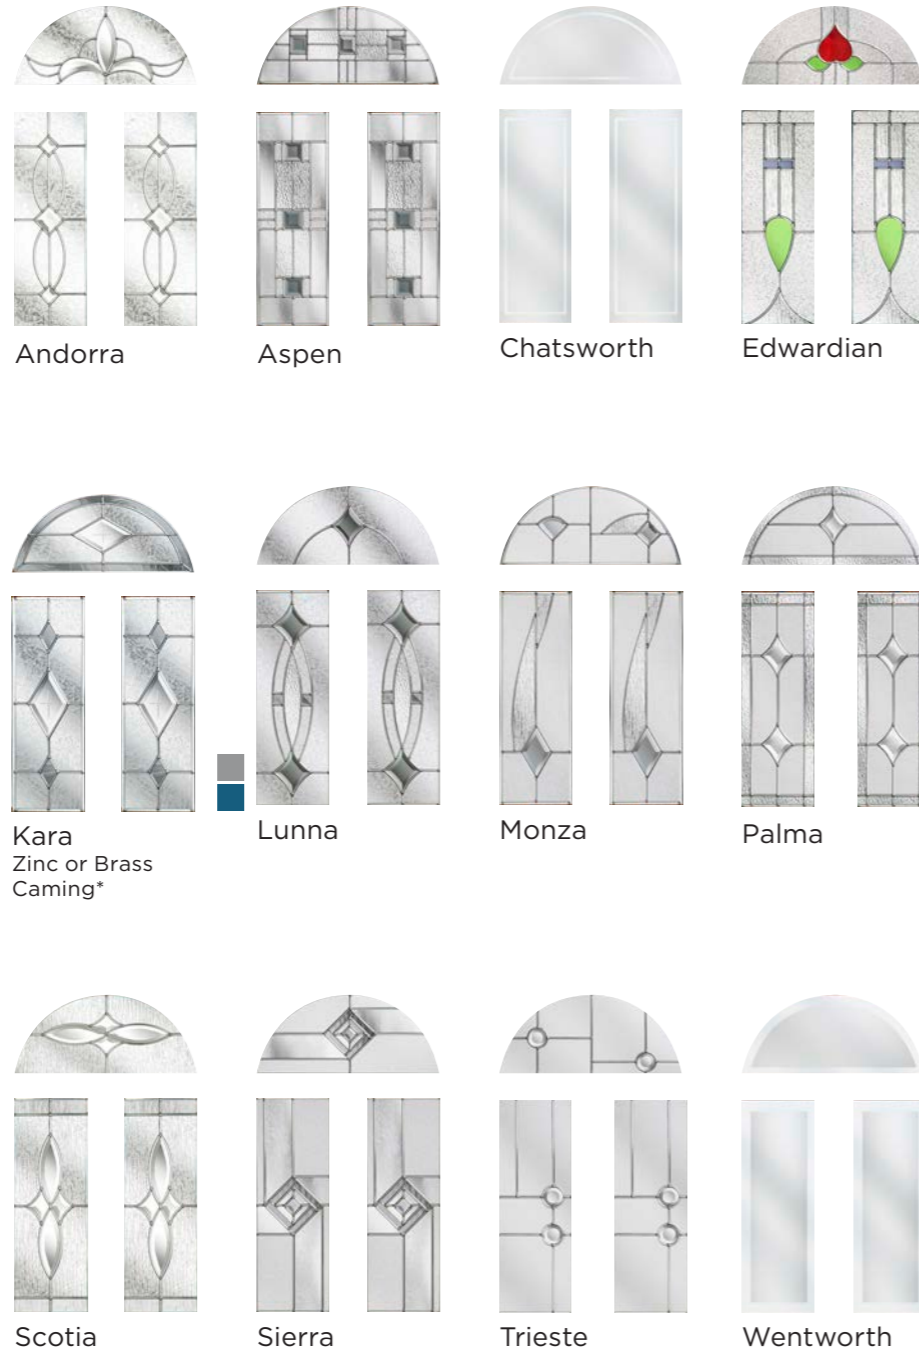

Enhance your entrance...

Personalise the front of your home with a doormat. Welcome your guests and keep your floors clean!

nxt-gen Esteem

Main image: Distinction
Pebble Grey with
Chatsworth glass.

Kara
Zinc or
Brass
Caming*

Alternative designs
from the Signature
Collection:

Esteem Arch Esteem Brow

nxt-gen Eclat

Main image: Porcelain Blue with Palma glass.

Colour trend

nxt-gen Eclat Arch

Main image: Honey Beige with Andorra glass.