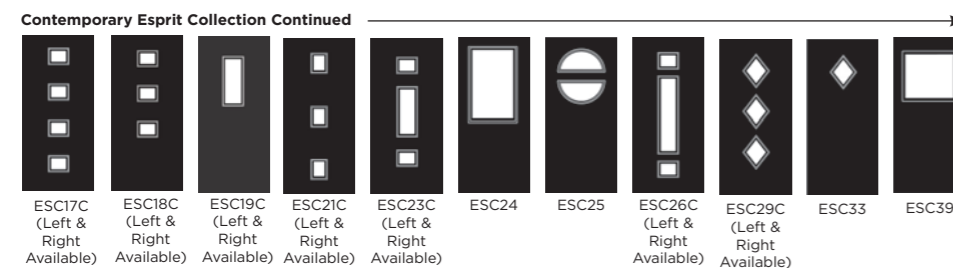

Palma

Matrix

Nevis

Full Door Range

a door for every home

Distinction Doors reserve the right to alter and remove door styles and specifications without prior notice.

Colour Guide

	Signature	nxt-gen*	Cottage	Rustic Renewn	3 Quarter Lite	Stable	Esprit	Esprit Renewn	Venture Collection**	Infinity	Side Panel	Double Rebate
Black	•	•	•	•		•	•	•	•			•
White	•	•*	•	•	•	•	•	•	•	•	•	•
Red	•	•		•		•	•		•			•
Blue	•	•		•		•	•		•			•
Green	•	•				•	•		•			•
Stains (Gold Oak & Rosewood)	•			•		•	•		•			•
Distinction Anthracite Grey	•	•*		•			•		•			
Distinction Chartwell	•	•		•			•		•			
Bespoke	•	•	•	•	•	•	•	•	•	•	•	•

*nxt-gen Craftsman available in White, Distinction Anthracite Grey and Bespoke only

**Cassette available in one steel effect colour offering on the internal and external face. The cassette is not available in any other colours
Subject to availability.