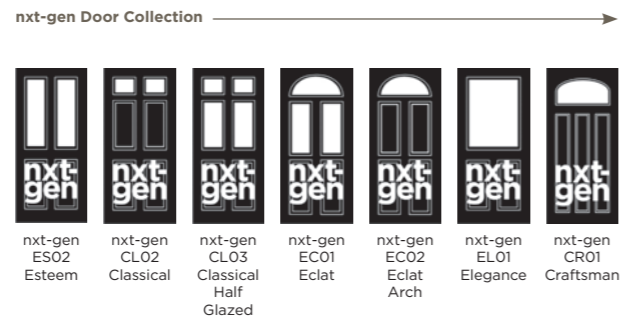

Palma

Matrix

Nevis

Full Door Range

a door for every home

Distinction Doors reserve the right to alter and remove door styles and specifications without prior notice.

Colour Guide

	Signature	nxt-gen*	Cottage	Rustic Renewn	3 Quarter Lite	Stable	Esprit	Esprit Renewn	Venture Collection**	Infinity	Side Panel	Double Rebate
Black	•	•	•	•		•	•	•	•			•
White	•	•*	•	•	•	•	•	•	•	•	•	•
Red	•	•		•		•	•		•			•
Blue	•	•		•		•	•		•			•
Green	•	•				•	•		•			•
Stains (Gold Oak & Rosewood)	•			•		•	•		•			•
Distinction Anthracite Grey	•	•*		•			•		•			
Distinction Chartwell	•	•		•			•		•			
Bespoke	•	•	•	•	•	•	•	•	•	•	•	•

*nxt-gen Craftsman available in White, Distinction Anthracite Grey and Bespoke only

**Cassette available in one steel effect colour offering on the internal and external face. The cassette is not available in any other colours
Subject to availability.