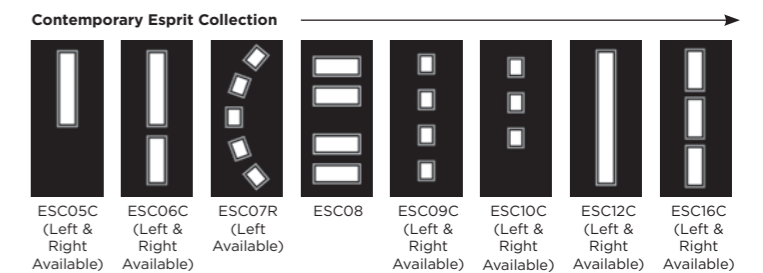

Palma

Matrix

Nevis

Full Door Range

a door for every home

Distinction Doors reserve the right to alter and remove door styles and specifications without prior notice.

Colour Guide

	Signature	nxt-gen*	Cottage	Rustic Renewn	3 Quarter Lite	Stable	Esprit	Esprit Renewn	Venture Collection**	Infinity	Side Panel	Double Rebate
Black	•	•	•	•		•	•	•	•			•
White	•	•*	•	•	•	•	•	•	•	•	•	•
Red	•	•		•		•	•		•			•
Blue	•	•		•		•	•		•			•
Green	•	•				•	•		•			•
Stains (Gold Oak & Rosewood)	•			•		•	•		•			•
Distinction Anthracite Grey	•	•*		•			•		•			
Distinction Chartwell	•	•		•			•		•			
Bespoke	•	•	•	•	•	•	•	•	•	•	•	•

*nxt-gen Craftsman available in White, Distinction Anthracite Grey and Bespoke only

**Cassette available in one steel effect colour offering on the internal and external face. The cassette is not available in any other colours
Subject to availability.